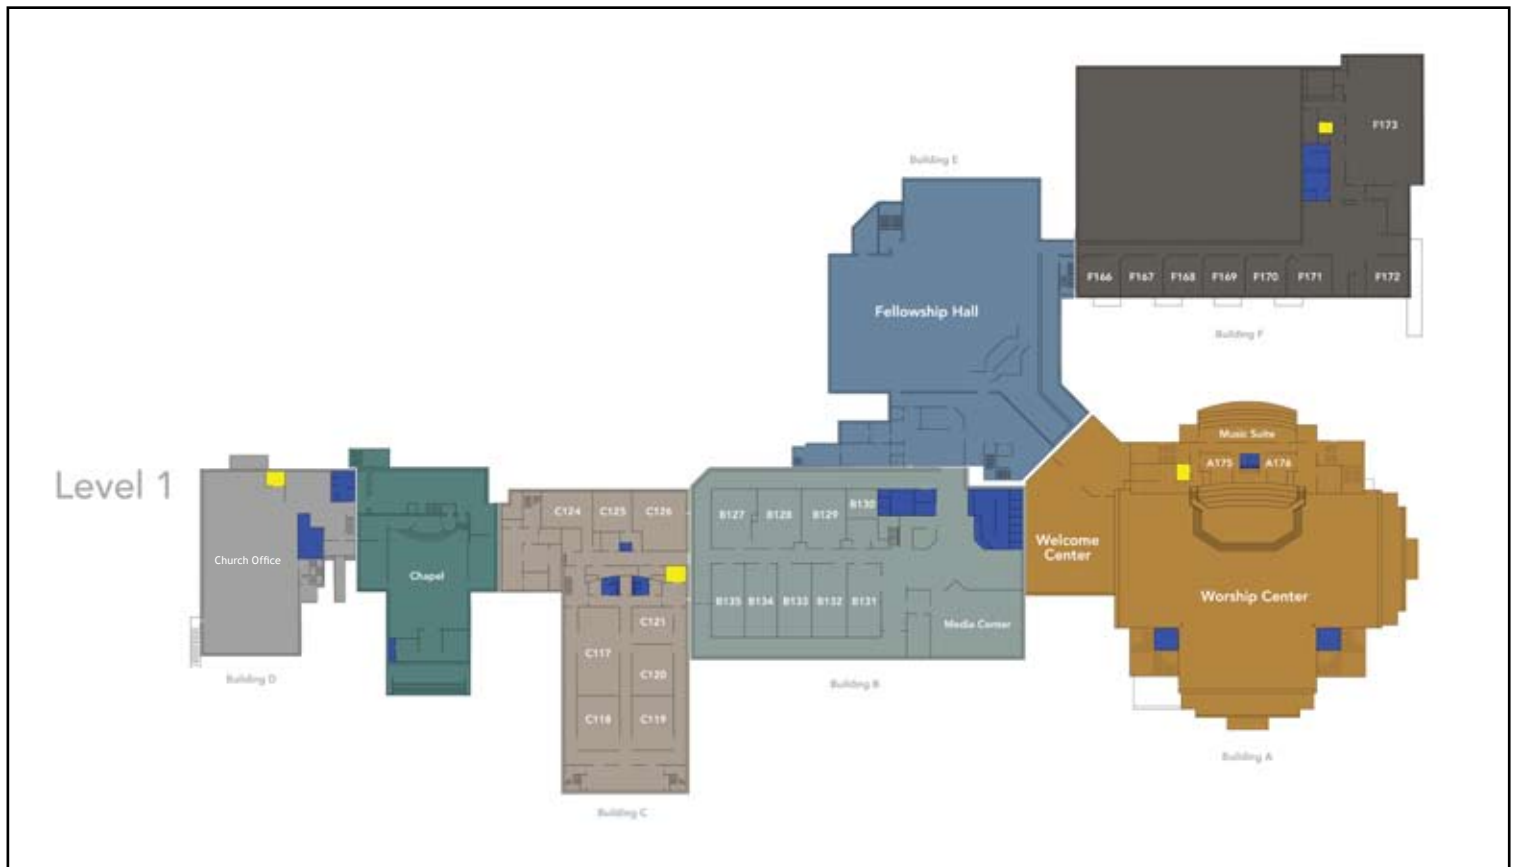

11:30 am Life Groups

Age		Teachers	Location
Young	Married Adults	Doug Mize/David Westberry	B231
40-48		James and Robin McDonald	B229*
45-55		Gary Gentry/Alan Lumpkin	FH
All Ages	The Vineyard	Tim and Allison Roller/ Andy and Dawn Vanasse	FH
All Ages	Single Mom's	Teresa Batson/Peggy Shirley	B230
Elevate E	Single Adults	Carolyn Belson	C119

Elevate